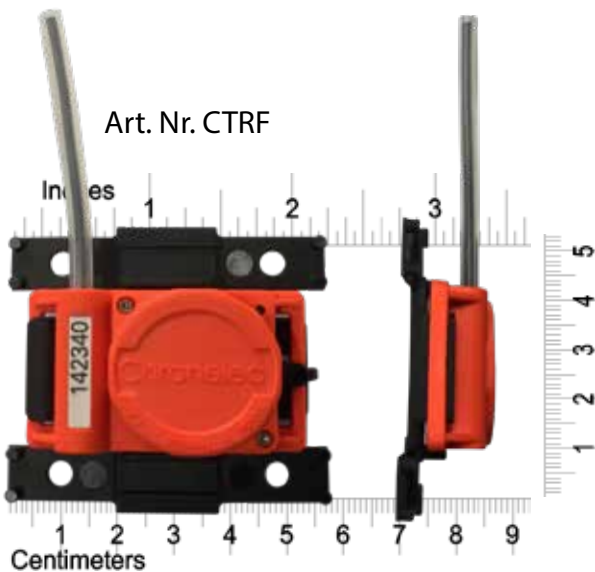

RF TRANSPONDER

made in France

www.ernitytime.com

The ultimate system for high-speed activities

Triggered by the activator in the track, each RF transponder sends out a unique signal to the wireless Chronelec RF decoder. Available on different frequencies, this transponder will work all over the world.

Art. Nr. CTRF

Protime RF Transponder (Art. Nr. CTRF)

Art. Nr. CTRF-S

Protime RF-S (CTRF-S)

MAX SPEED*

220

*137mph

Multisport transponder with replaceable lithium battery

Waterproof and extra light transponder (11 g / 0.38 oz)

RF Transponder facts and figures:

- 1 Lithium CR2450 replaceable battery
- 3 years autonomy
- 2 years warranty
- Large field of sports covered
- Delivered with mounting bracket
- Dual frequency 868Mhz and 915 Mhz

RF-S Transponder facts and figures:

- Fully Waterproof
- Very light (only 11 g!)
- 4 years autonomy
- 2 years warranty
- Dual frequency 868Mhz and 915 Mhz